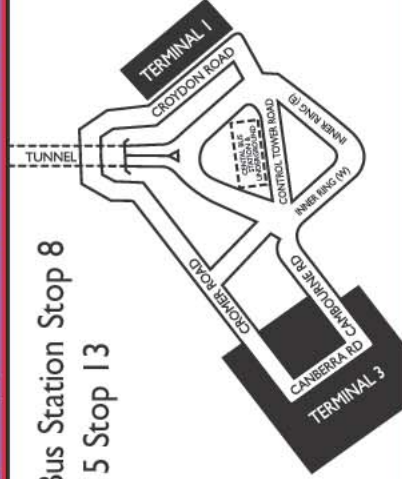

### Where to pick up your Executive coach in Heathrow

Central Bus Station Stop 8

Terminal 5 Stop 13

Express Services to

**Farnborough**  
INTERNATIONAL  
**AIRSHOW**

9-15 JULY 2012

Direct to the Airshow  
from Central London  
and Heathrow Airport