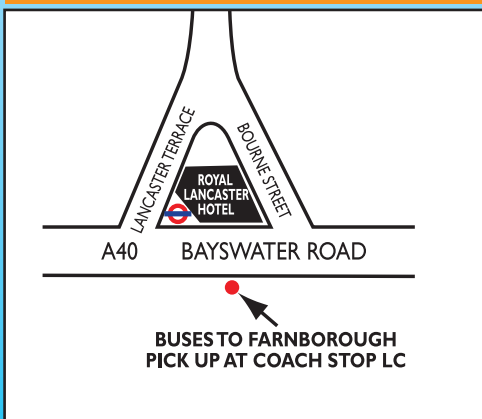

Lancaster Gate

Trade days from Lancaster Gate
08:00 08:45 09:15
Public days from Lancaster Gate
07:30 08:00 08:45 09:15
Returns from Farnborough International Airshow on
Trade days 14:45 15:45 16:45 17:45
Public days 15:45 16:45 17:15 17:45
Journey times to and from show around 1hr 45mins