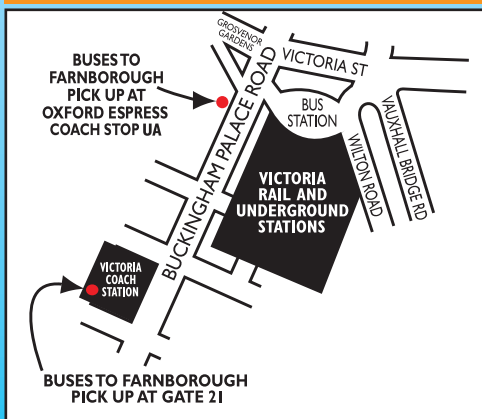

## Victoria Coach and Rail Station

Trade days from Victoria Coach Station . .07:00 07:45  
 Trade days from Victoria Rail Station . . .07:05 07:50  
 Public days from Victoria Coach Station .07:00 07:45  
 Public days from Victoria Rail Station . . .07:05 07:50  
 Returns from Farnborough International Airshow on  
 Trade days . . . . .16:15 18:00  
 Public days . . . . .16:15 18:00  
 Journey times to and from show around 2hrs 15mins

The easy to follow guide will show you the most convenient point to pick up your bus. With each map is a list of departures from that point and the times of the return journeys from Farnborough. The approximate journey time is also shown to allow you to plan onward connections.