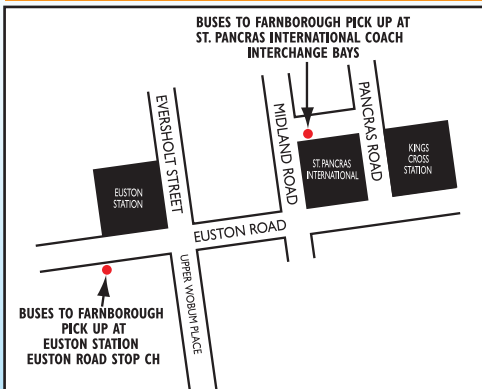

Where to pick up your bus in Central London and departure times

St.Pancras International and Euston

Trade days from St. Pancras 07:30 08:15 08:45 09:15
Trade days from Euston . . .07:35 08:20 08:50 09:20
Public days from St.Pancras .07:00 07:30 08:15 08:45
Public days from Euston . . .07:05 07:35 08:20 08:50
Returns from Farnborough International Airshow on
Trade days 14:45 15:45 16:45 17:45
Public days 15:45 16:45 17:15 17:45
Journey times to and from show around 2hrs 15 mins