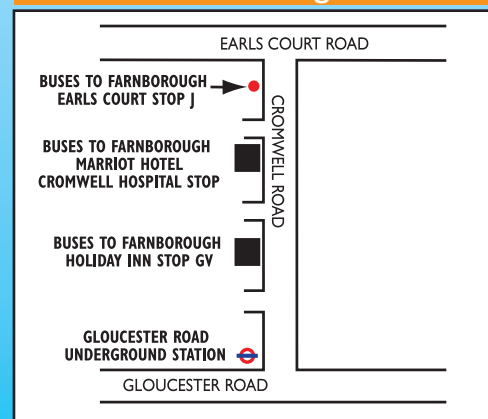

South Kensington

Trade days from South Kensington
07:25 08:10 08:55 09:25
Public days from South Kensington
07:25 07:40 08:10 08:55 09:25
Returns from Farnborough International Airshow on
Trade days . . .14:45 15:45 16:15 16:45 17:45 18:00
Public days . . .15:45 16:15 16:45 17:15 17:45 18:00
Journey times to and from show around 1hr 45mins