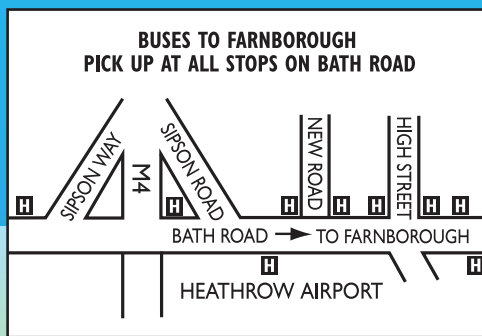

Heathrow Hotels

Trade days from Heathrow Hotels .07:00 07:45 09:00
Trade days from Heathrow Hotels .10:00 11:00
Public days from Heathrow Hotels .10:05
Returns from Farnborough International Airshow on
Trade days . .13:00 14:00 15:15 16:00 17:00 18:30
Public days . .18:30
Journey times to and from show around 1hr 45mins