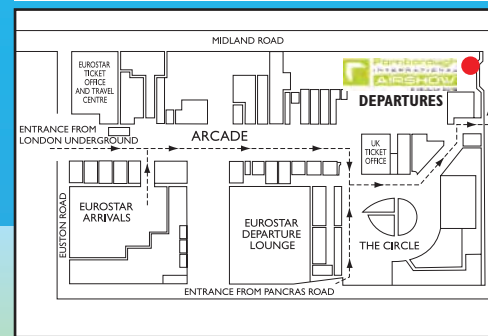

Where to pickup your bus in StPancras

St Pancras International is one of a kind and so much more than just a transport hub. Following an £800m restoration project and a Grade I listing, the stunning architecture has been preserved for years to come whilst housing over 40 retail outlets and of course the UK's only high speed railway terminus.