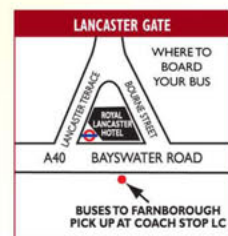

Sa = Saturday only

Buses Return to Heathrow Airport and Central London from Farnborough Coach Park

Buses Return to Heathrow Airport	15.00	16.00	16.30	17.00	17.30
Buses Return to Central London	16.00	16.30	17.00	17.30	

Buses Return to Heathrow Airport	17.45	18.00	18.15	18.30
Buses Return to Central London	18.00	18.15	18.30	

HR = via Heathrow

♿ = Journey operated with wheelchair accessible bus please telephone 020 8545 6110 to book space

PUBLIC DAY FARES

Adult Fare £22 Return £15 Single
Child Fare £10 Return No child singles

SERVICE FROM LONDON

Trade Days Monday, 19 to Friday, 23 July

Express Service from Central London

Victoria Coach Station, Gate 21	07.00	07.30	08.00	08.45	09.15
Victoria Rail Station,					
Buckingham Palace Rd. Coach (Stop UA)	07.05	07.35	08.05	08.50	09.20
Marble Arch, Park Lane, (Stop W)	07.10	07.40	08.10	08.55	09.25
Royal Lancaster Hotel,					
Bayswater Road, (Stop LC)	07.15	07.45	08.15	09.00	09.30
Holiday Inn, Kensington South (Stop GV)	07.35	08.05	08.35	09.25	09.55
Earls Court, Cromwell Road (Stop J)	07.38	08.08	08.38	09.28	09.58
Farnborough International arrives	09.30	10.00	10.30	11.15	11.45

Buses return from Farnborough to Central London

14.30	15.15	16.00	16.30	17.00	17.30	18.00
*	D	D	D	D	D	*

* = Via Heathrow Airport D = Direct

♿ = Journey operated with wheelchair accessible bus please telephone 020 8545 6110 to book space

TRADE DAY FARES FROM CENTRAL LONDON

Adult Fare Only £27 Return £20 Single