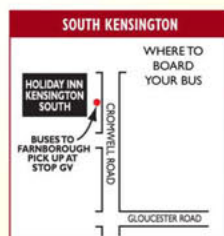

Sa = Saturday only

Buses Return to Heathrow Airport and Central London from Farnborough Coach Park

Buses Return to Heathrow Airport	15.00	16.00	16.30	17.00	17.30
Buses Return to Central London	16.00	16.30	17.00	17.30	

Buses Return to Heathrow Airport	17.45	18.00	18.15	18.30
Buses Return to Central London	18.00	18.15	18.30	

HR = via Heathrow

♿ = Journey operated with wheelchair accessible bus please telephone 020 8545 6110 to book space

PUBLIC DAY FARES

Adult Fare £22 Return £15 Single
Child Fare £10 Return No child singles

SERVICE FROM LONDON

Trade Days Monday, 19 to Friday, 23 July

Express Service from Central London

Victoria Coach Station, Gate 21	07.00	07.30	08.00	08.45	09.15
Victoria Rail Station,					
Buckingham Palace Rd. Coach (Stop UA)	07.05	07.35	08.05	08.50	09.20
Marble Arch, Park Lane, (Stop W)	07.10	07.40	08.10	08.55	09.25
Royal Lancaster Hotel,					
Bayswater Road, (Stop LC)	07.15	07.45	08.15	09.00	09.30
Holiday Inn, Kensington South (Stop GV)	07.35	08.05	08.35	09.25	09.55
Earls Court, Cromwell Road (Stop J)	07.38	08.08	08.38	09.28	09.58
Farnborough International arrives	09.30	10.00	10.30	11.15	11.45

Buses return from Farnborough to Central London

14.30	15.15	16.00	16.30	17.00	17.30	18.00
*	D	D	D	D	D	*

* = Via Heathrow Airport D = Direct

♿ = Journey operated with wheelchair accessible bus please telephone 020 8545 6110 to book space

TRADE DAY FARES FROM CENTRAL LONDON

Adult Fare Only £27 Return £20 Single