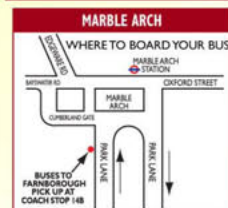

Sa = Saturday only

Buses Return to Heathrow Airport and Central London from Farnborough Coach Park

Buses Return to Heathrow Airport	15.00	16.00	16.30	17.00	17.30
Buses Return to Central London	16.00	16.30	17.00	17.30	

Buses Return to Heathrow Airport	17.45	18.00	18.15	18.30
Buses Return to Central London	18.00	18.15	18.30	

HR = via Heathrow

♿ = Journey operated with wheelchair accessible bus please telephone 020 8545 6110 to book space

PUBLIC DAY FARES

Adult Fare £22 Return £15 Single
Child Fare £10 Return No child singles

SERVICE FROM LONDON

Trade Days Monday, 19 to Friday, 23 July

Express Service from Central London

Victoria Coach Station, Gate 21	07.00	07.30	08.00	08.45	09.15
Victoria Rail Station,					
Buckingham Palace Rd. Coach (Stop UA)	07.05	07.35	08.05	08.50	09.20
Marble Arch, Park Lane, (Stop W)	07.10	07.40	08.10	08.55	09.25
Royal Lancaster Hotel,					
Bayswater Road, (Stop LC)	07.15	07.45	08.15	09.00	09.30
Holiday Inn, Kensington South (Stop GV)	07.35	08.05	08.35	09.25	09.55
Earls Court, Cromwell Road (Stop J)	07.38	08.08	08.38	09.28	09.58
Farnborough International arrives	09.30	10.00	10.30	11.15	11.45

Buses return from Farnborough to Central London

14.30	15.15	16.00	16.30	17.00	17.30	18.00
*	D	D	D	D	D	*

* = Via Heathrow Airport D = Direct

♿ = Journey operated with wheelchair accessible bus please telephone 020 8545 6110 to book space

TRADE DAY FARES FROM CENTRAL LONDON

Adult Fare Only £27 Return £20 Single